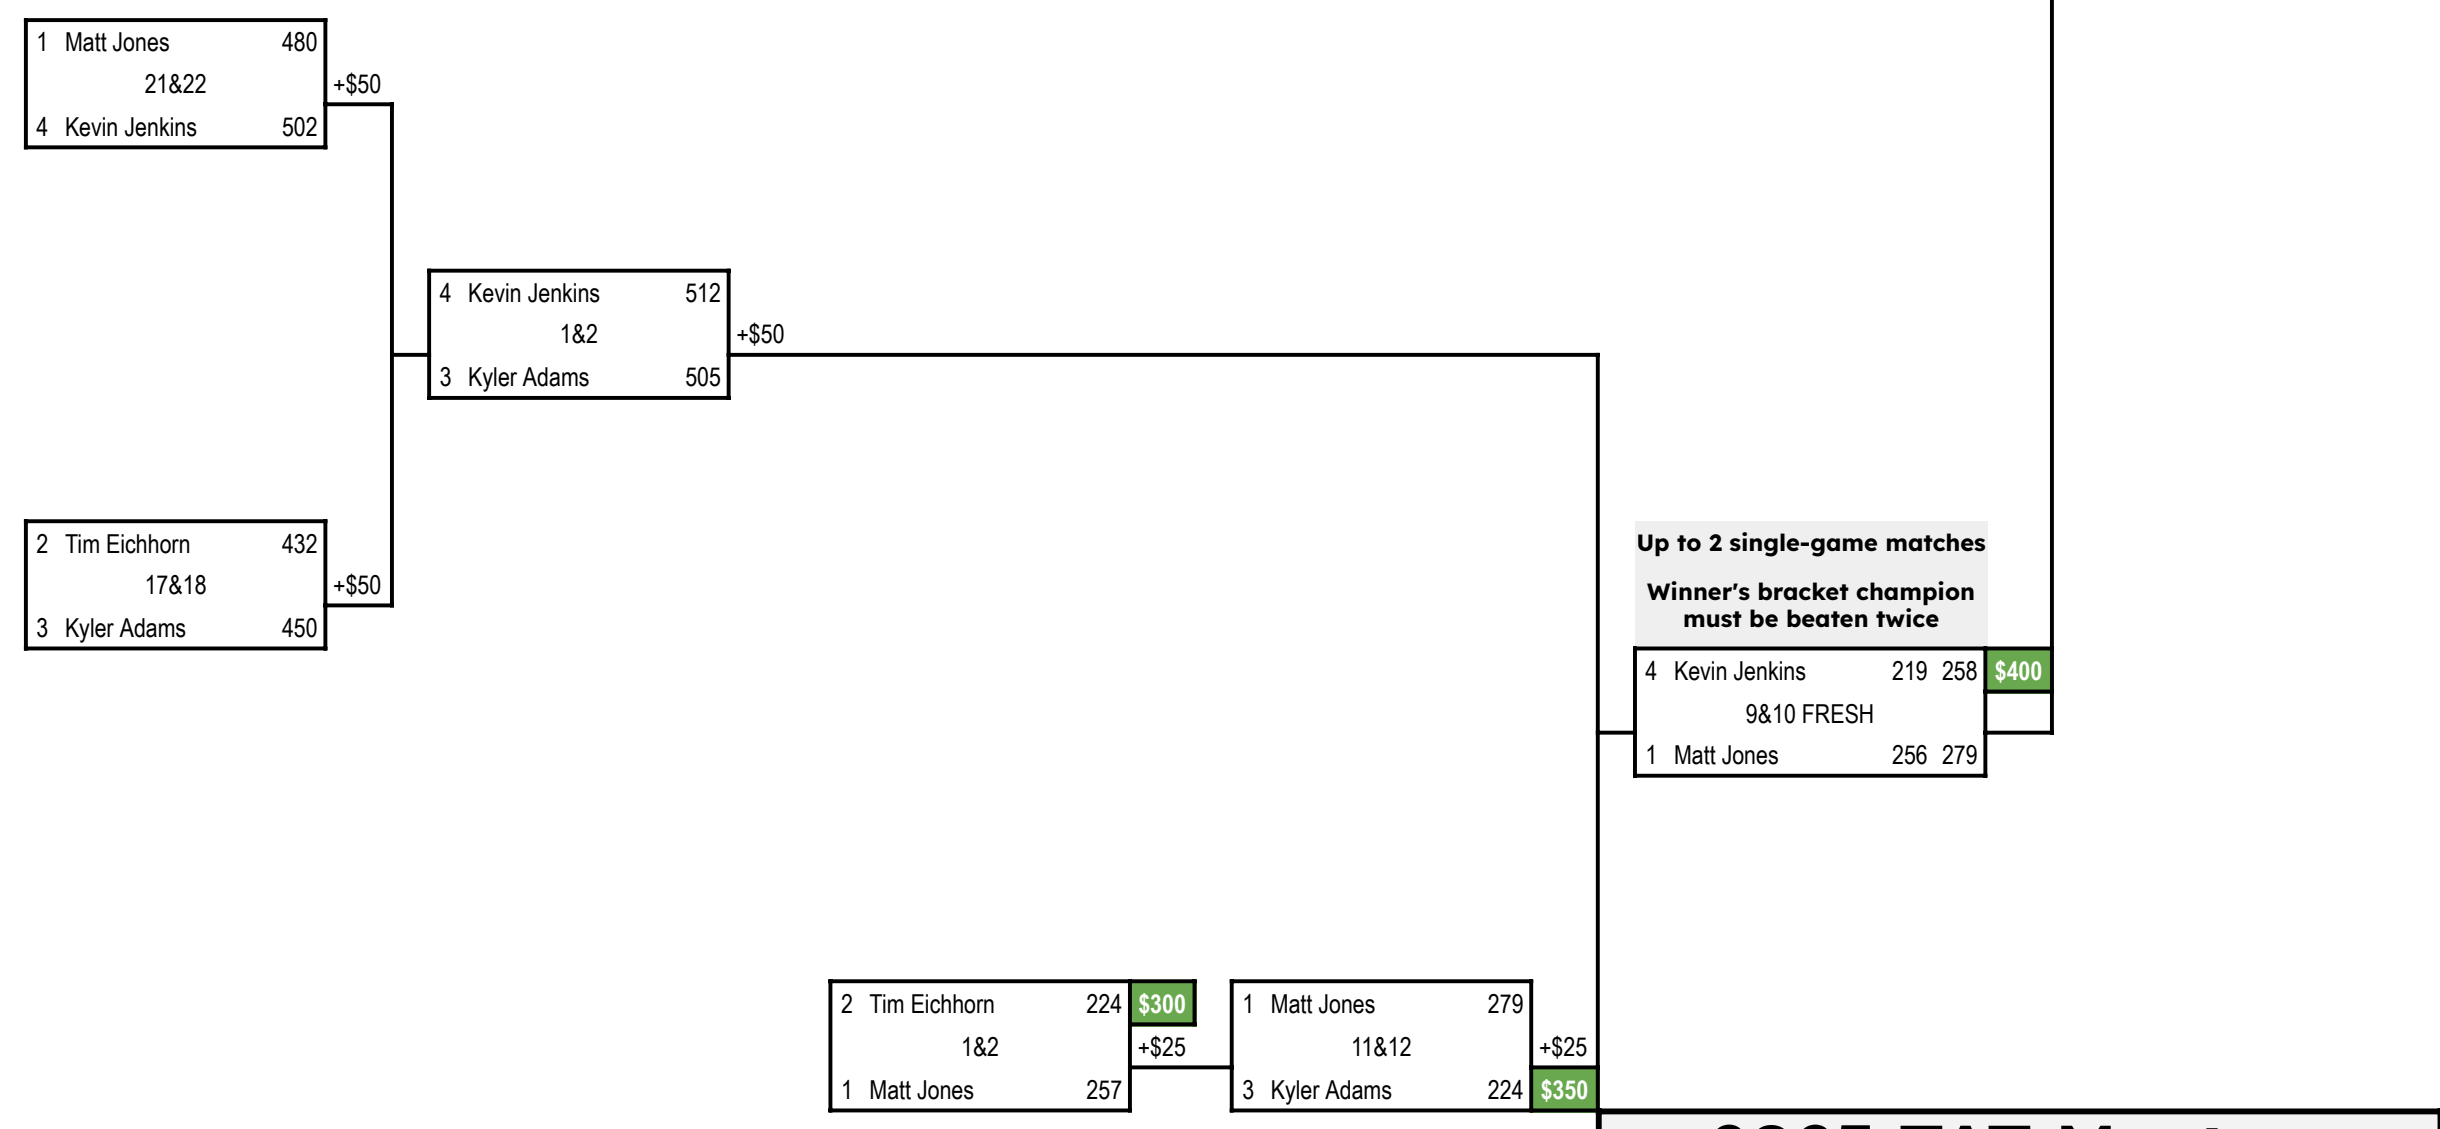

Handicap Division

50+ Senior Handicap Division

Scratch Division

# 2025 TAT Masters Lakeview Lanes