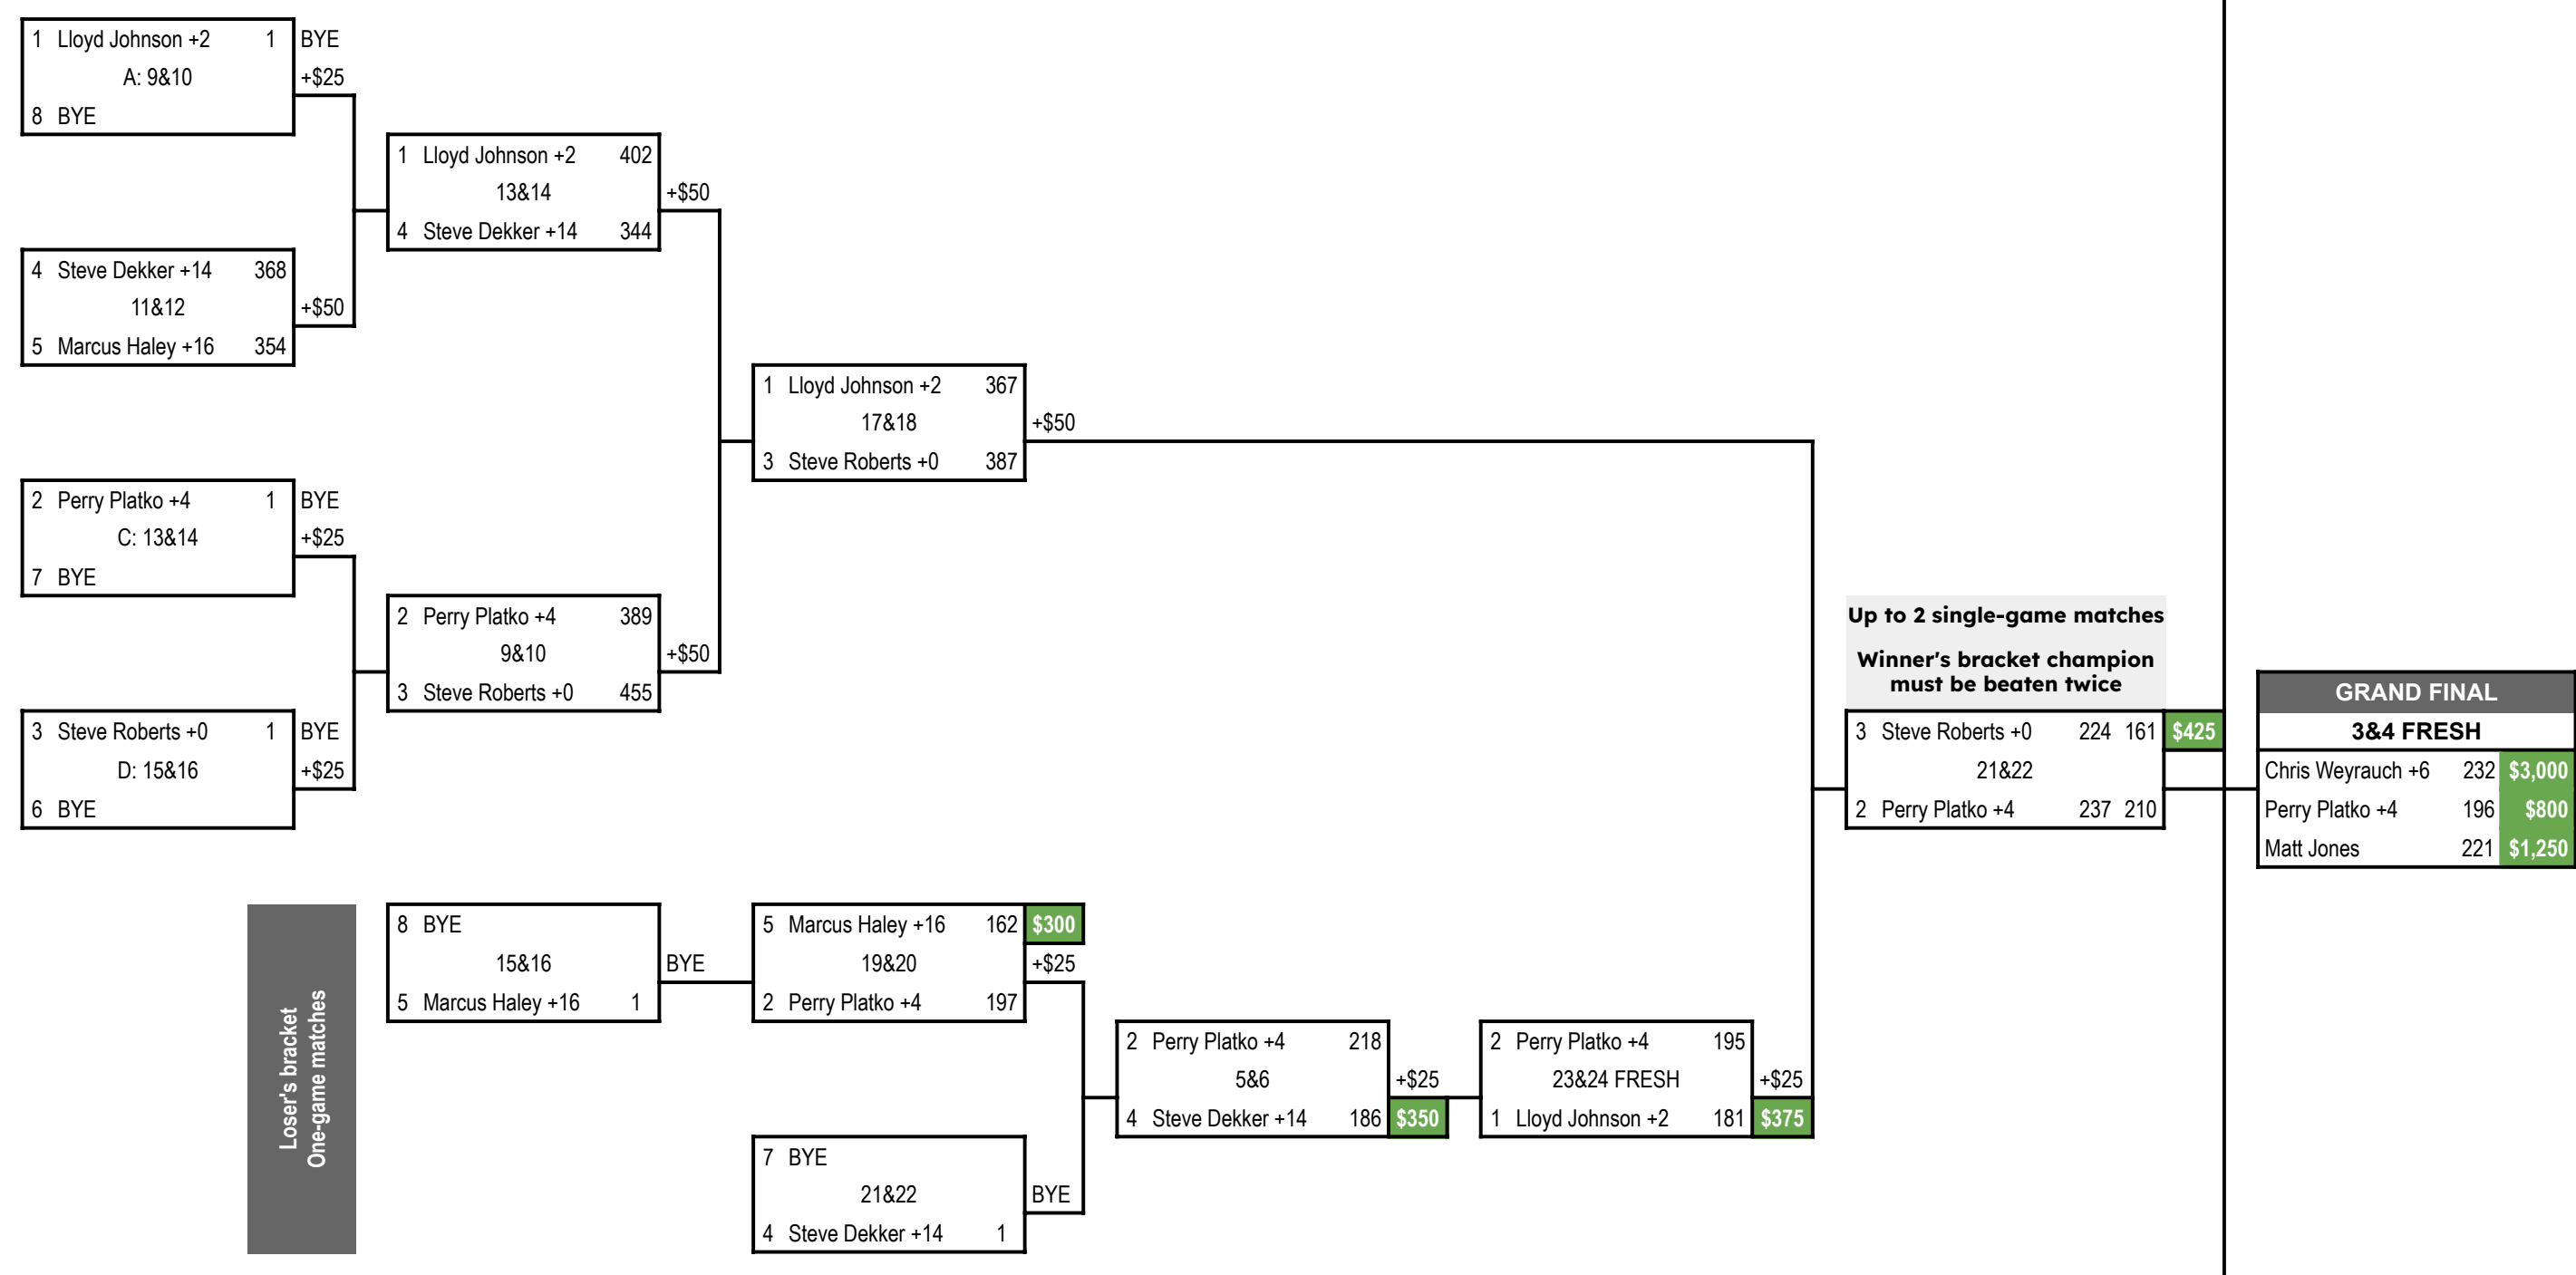

Handicap Division

50+ Senior Handicap Division

Scratch Division

# 2025 TAT Masters Lakeview Lanes