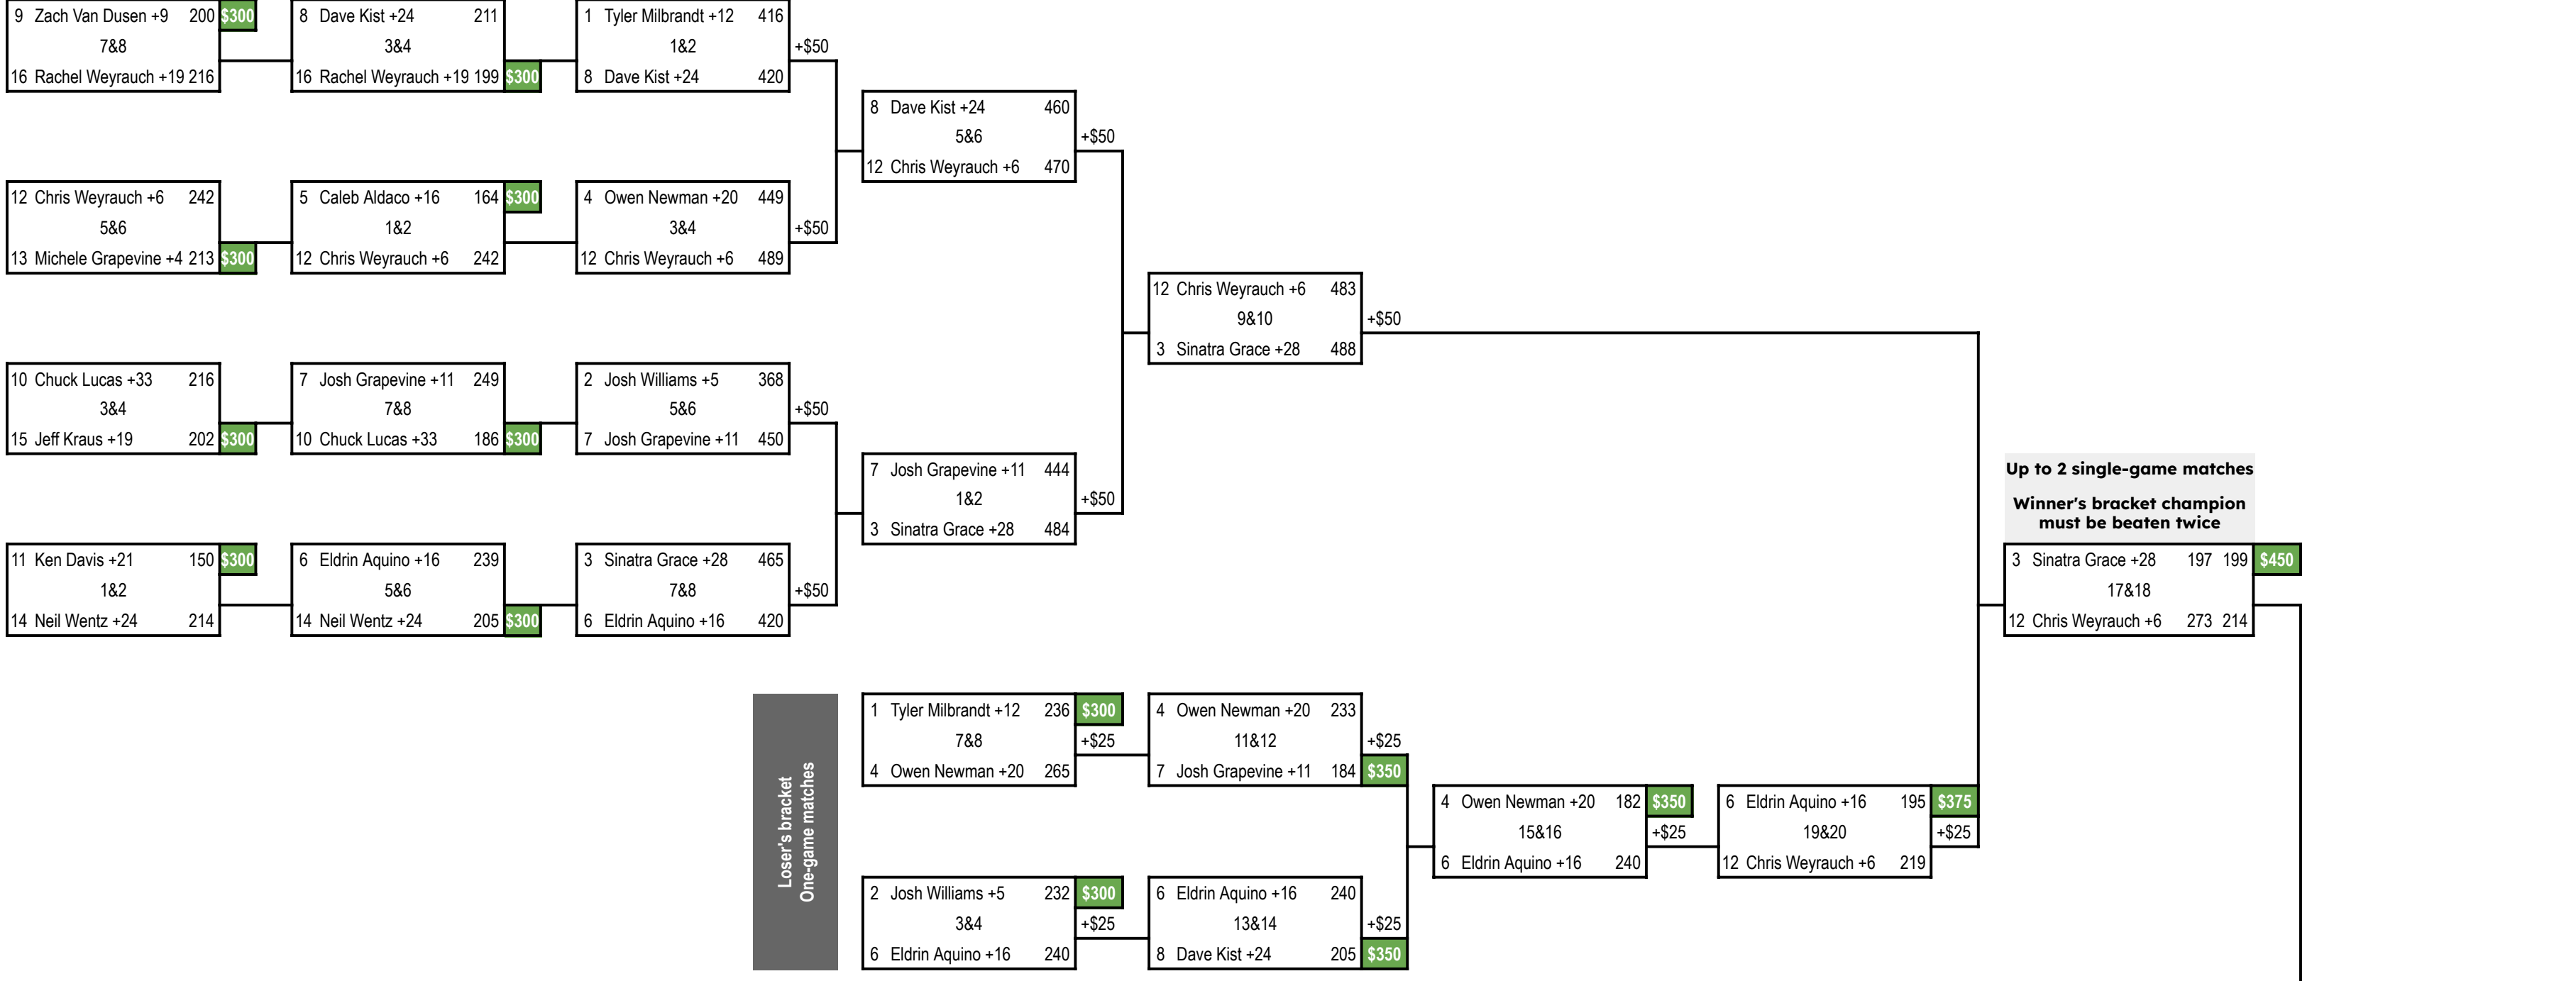

Handicap Division

50+ Senior Handicap Division

Scratch Division

# 2025 TAT Masters Lakeview Lanes