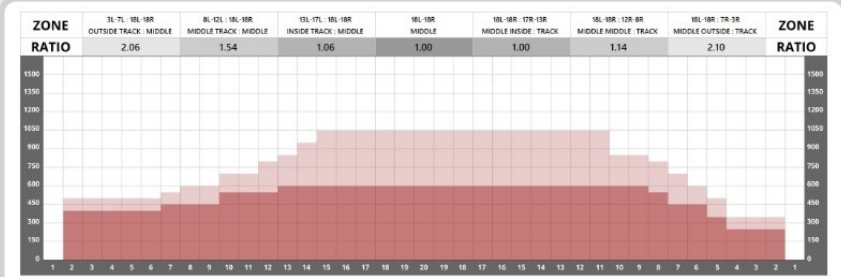

2024 TAT NATIONALS

DISTANCE:	41 FEET	VOLUME:	29.35 mL
RATIO:	2.10:1	FORWARD:	18.95 mL
DROP BRUSH:	40 FEET	REVERSE:	10.4 mL
TANKS:	FIRE	PUMP:	50µL

SCAN QR CODE FOR
MORE PATTERNS ON
KEGEL PATTERN
LIBRARY

KEGEL PATTERN LIBRARY APP